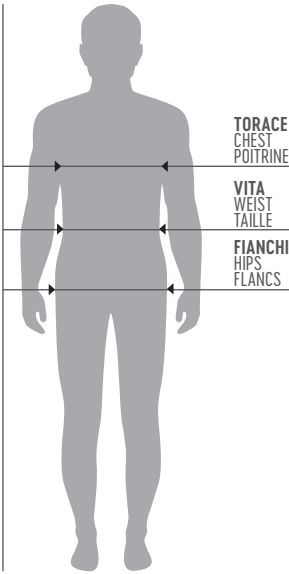

TAGLIE ABBIGLIAMENTO SPORTIVO E CALZE

ALTEZZA / HEIGHT / HAUTEUR

TORACE
CHEST
POITRINE

VITA
WEIST
TAILLE

FIANCHI
HIPS
FLANCS

TAGLIE UOMO / SIZES MAN / TAILLES HOMME

	EUROPEAN	ITALIAN	TORACE CHEST POITRINE		VITA WAIST TAILLE		FIANCHI HIPS FLANCS		ALTEZZA HEIGHT HAUTEUR	
			cm	inches	cm	inches	cm	inches	cm	inches
			KID	3YXS	22-24					
	2YXS	26-28							110-120	42.5-47.2
JUNIOR	YXS	30-32	64-72	25-28	54-60	21.26-24	66-74	26-29	122-132	48-52
	XXS	34-36	72-80	28-31	60-66	24-26	74-82	29-32	134-144	52.8-56.7
	XS	38-40	80-88	31-35	66-72	26-28	82-90	32-35	146-156	57.5-61.4
ADULT	S	42-44	90-94	35-37	72-76	28-30	92-96	36-38	167-172	65.7-67.7
	M	46-48	94-98	37-39	76-80	30-31	96-100	38-39.4	173-178	68.1-70.1
	L	50-52	98-102	39-40.2	80-84	31-33	100-104	39.4-40.9	179-184	70.5-72.4
	XL	54	102-106	40.2-41.7	84-88	33-35	104-108	40.9-42.5	185-190	72.8-74.8
	XXL	56	106-110	41.7-43.3	88-92	35-36	108-112	42.5-44.1	191-196	75.2-77.2
	3XL	58	110-114	43.3-44.9	92-94	36-37	112-116	44.1-45.7	197-202	77.6-79.5
	4XL	60	114-118	44.9-46.5	94-96	37-38	116-120	45.7-47.2	203-208	79.9-81.9