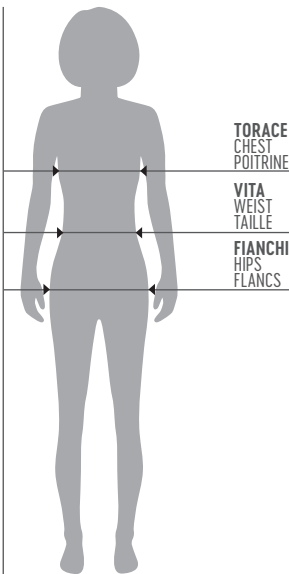

ALTEZZA / HEIGHT / HAUTEUR

TORACE
CHEST
POITRINE

VITA
WEIST
TAILLE

FIANCHI
HIPS
FLANCS

TAGLIE DONNA / SIZES WOMAN / TAILLES FEMME

	EUROPEAN	ITALIAN	TORACE CHEST POITRINE		VITA WAIST TAILLE		FIANCHI HIPS FLANCS		ALTEZZA HEIGHT HAUTEUR	
			cm	inches	cm	inches	cm	inches	cm	inches
			KID	3YXS	24-26					
	2YXS	26-28							110-120	42.5-47.2
JUNIOR	YXS	30-32	64-72	25-28	54-60	21.26-24	66-74	26-29	122-132	48-52
	XXS	34-36	72-80	28-31	60-66	24-26	74-82	29-32	134-144	52.8-56.7
	XS	38-40	80-88	31-35	66-72	26-28	82-92	32-36	146-156	57.5-61.4
ADULT	S	42-44	84-88	33-35	68-72	27-28	92-96	36-38	164-168	64.6-66.1
	M	46-48	88-92	35-36	72-76	28-30	96-100	38-39.4	169-173	66.5-68.1
	L	50-52	92-96	36-38	76-80	30-31	100-104	39.4-40.9	174-178	68.5-70.1
	XL	54	96-100	38-39.4	80-84	31-33	104-108	40.9-42.5	179-183	70.5-72
	XXL	56	100-104	39.4-40.9	84-88	33-35	108-112	42.5-44.1	184-188	72.4-74
	3XL	58	104-108	40.9-42.5	88-92	35-36	112-116	44.1-45.7	189-193	74.4-76
	4XL	60	108-112	42.5-44.2	92-96	36-38	116-120	45.7-47.2	194-198	76.4-78